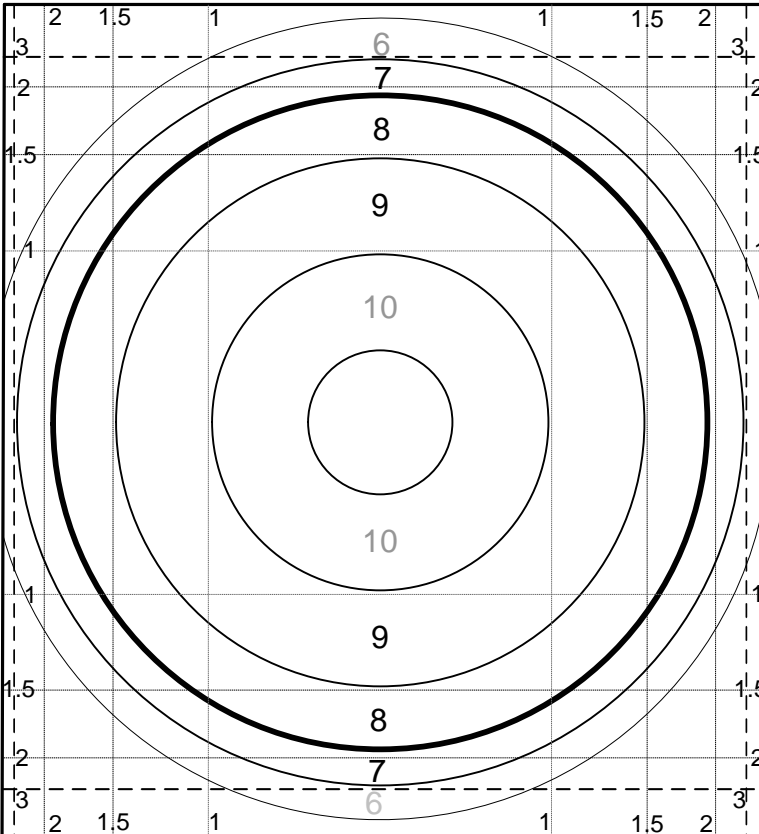

600/300 Yard Slow Fire

SR 63

Place		Date										
Target No.		Relay										
Target No.		Time										
Rifle		Ammunition										
Light Direction		Wind Direction										
Temp	MPH	Mirage	MM / Sights									
			F									
			R									
Elevation Zero		Windage Zero										
Elevation Used		Windage Used										
0-1-T50%	SS1 SS2	1	2	3	4	5	6	7	8	9	10	TOTAL
Elevation												
Windage												
Call												
Value												
GRP 8/04/05	SS3 SS4	11	12	13	14	15	16	17	18	19	20	TOTAL
Elevation												
Windage												
Call												
Value												
Reloading Information		Sights		Score								
Brass	Primers	E on										
Powder	Gr. Wt.	W on										
Bullet	OAL											