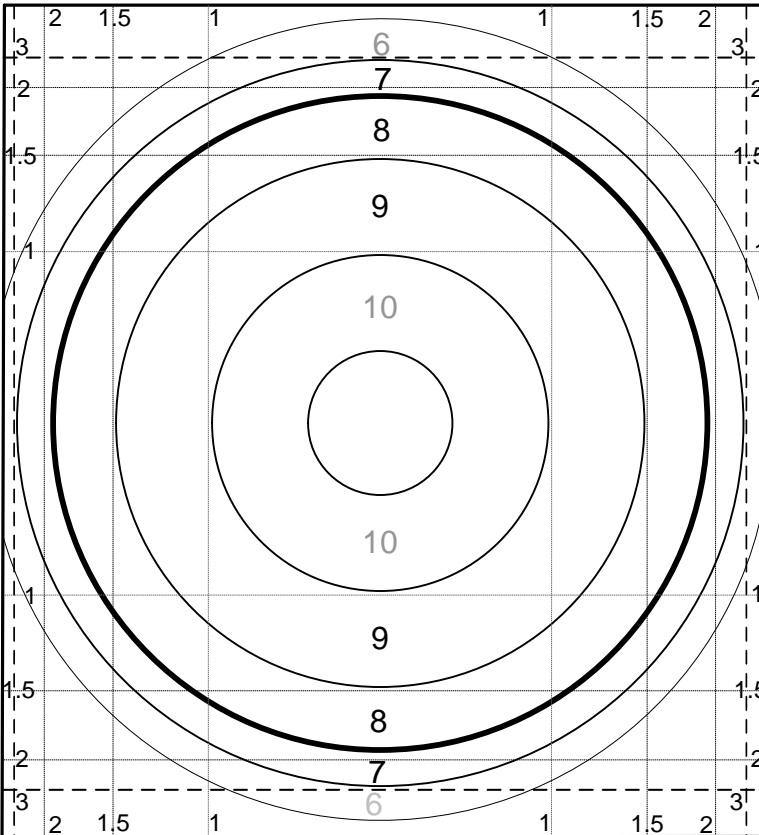

600/300 Yard Slow Fire

SR 63

Place		Date										
Target No.		Relay										
Target No.		Time										
Rifle		Ammunition										
Light Direction		Wind Direction										
Temp	MPH	Mirage	MM / Sights									
			F									
			R									
Elevation Zero		Windage Zero										
Elevation Used		Windage Used										
0-1-T50%	SS1 SS2	1	2	3	4	5	6	7	8	9	10	TOTAL
Elevation												
Windage												
Call												
Value												
GRP 8/04/05	SS3 SS4	11	12	13	14	15	16	17	18	19	20	TOTAL
Elevation												
Windage												
Call												
Value												
Reloading Information		Sights		Score								
Brass	Primers	E on										
Powder	Gr. Wt.	W on										
Bullet	OAL											