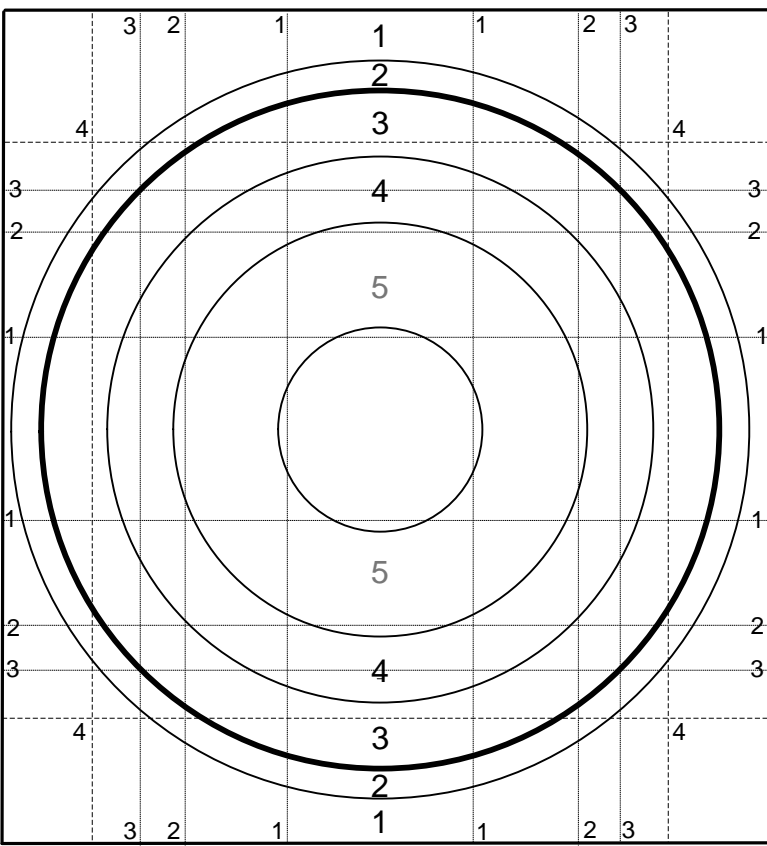

RANGE---RELAY---BUTTS---TG-BRD---TIME---TRGT

Place		Date		6 M 0 T 0 S							
Target No.		Relay	Time								
Rifle											
Temp	Light Direction 	Wind Direction MPH 	MM / Sights F R 								
Sighters											
51-51-51	SS1 SS2	1	2	3	4	5	6	7	8	9	10
Elevation											
Windage											
Call											
Value											
GRP 7/11/06	SS3 SS4	11	12	13	14	15	16	17	18	19	20
Elevation											
Windage											
Call											
Value											
Brass		Prm	COAL	BOX							
Powder	Wt.	H/S		Score							
Bullet		CRTOAL									