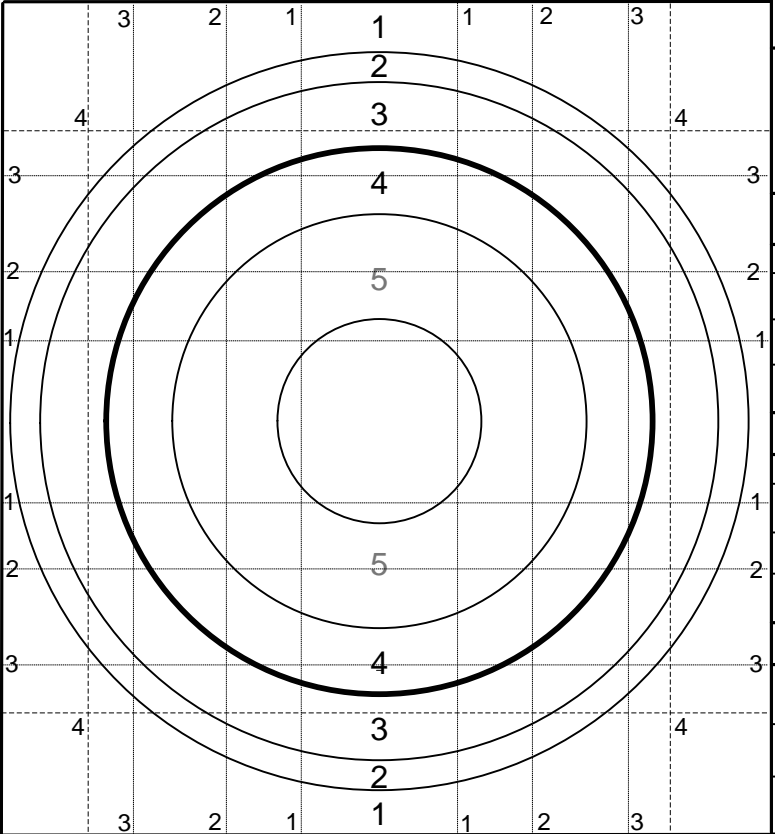

RANGE---RELAY---BUTTS---TG-BRD---TIME---TRGT

Place		Date		8 M 0 T 0 S
Target No.		Relay	Time	
Rifle				
Light Direction Temp		Wind Direction MPH		MM / Sights
Sighters				
51-51-51	SS1	SS2	1	2
Elevation				
Windage				
Call				
Value				
GRP 7/11/06	SS3	SS4	11	12
Elevation				
Windage				
Call				
Value				
Brass		Prm	COAL	BOX
Powder	Wt.	H/S		Score
Bullet		CRTOAL		