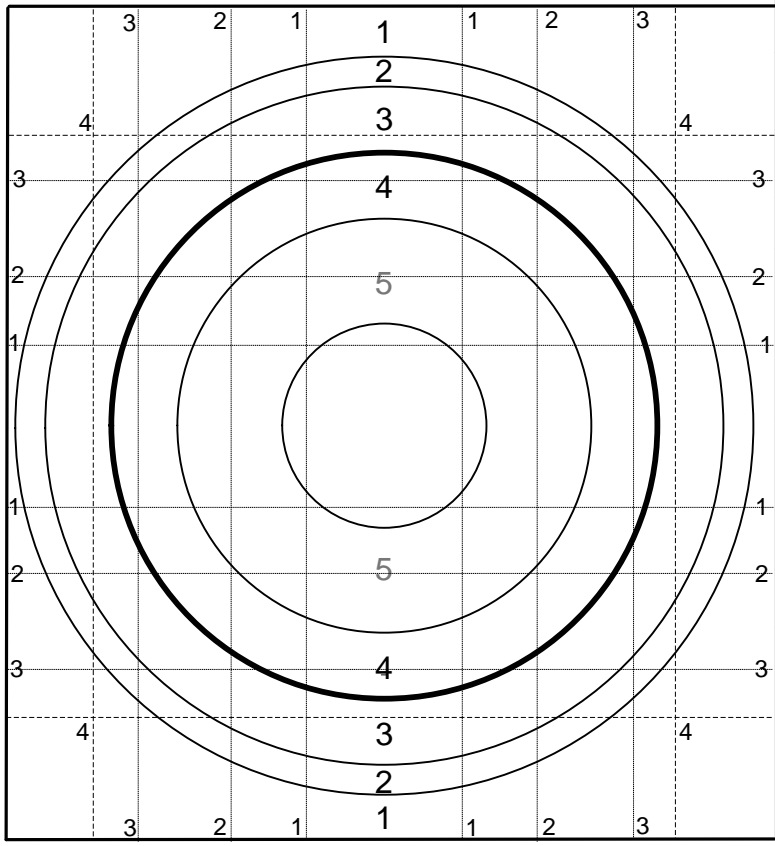

RANGE---RELAY---BUTTS---TG-BRD---TIME---TRGT

Place		Date		8 M 0 T 0 S
Target No.		Relay	Time	
Rifle				
Light Direction Temp		Wind Direction MPH		MM / Sights
Sighters				
51-51-51	SS1	SS2	1	2
Elevation				
Windage				
Call				
Value				
GRP 7/11/06	SS3	SS4	11	12
Elevation				
Windage				
Call				
Value				
Brass		Prm	COAL	BOX
Powder	Wt.	H/S		Score
Bullet		CRTOAL		