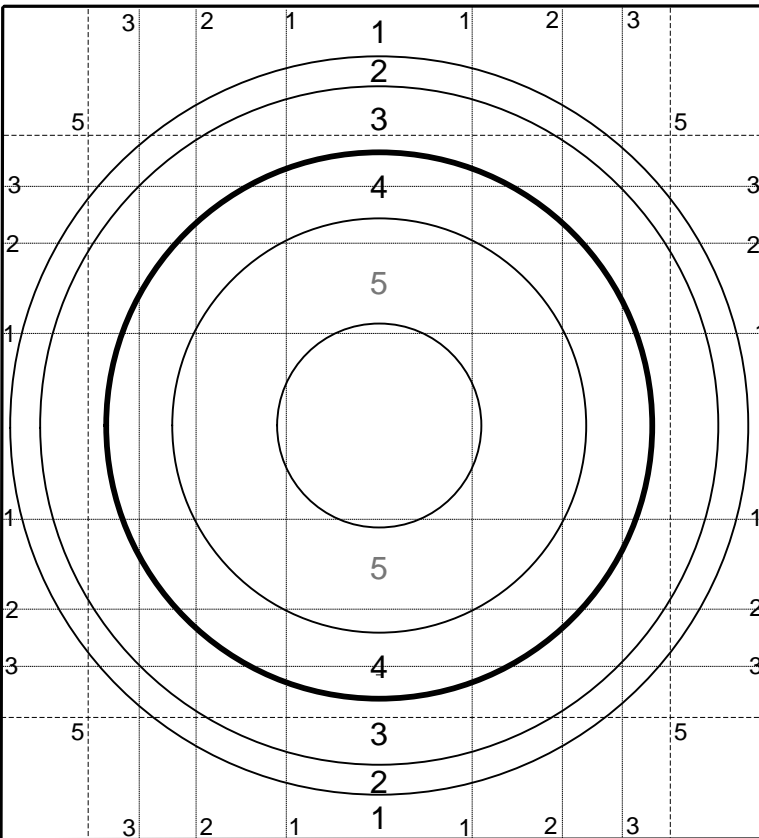

RANGE---RELAY---BUTTS---TG-BRD---TIME---TRGT

Place		Date		9 M 0 T 0 S
Target No.		Relay	Time	
Rifle				
Light Direction Temp		Wind Direction MPH		MM / Sights
Sighters				30 20 10 0
51-51-51		SS1	SS2	
Elevation				1 2 3 4 5 6 7 8 9 10
Windage				
Call				Value
Value				
GRP 7/12/06		SS3	SS4	11 12 13 14 15 16 17 18 19 20
Elevation				
Windage				Call
Call				
Value				Value
Value				
Brass		Prm	COAL	BOX
Powder		Wt.	H/S	Score
Bullet		CRTOAL		